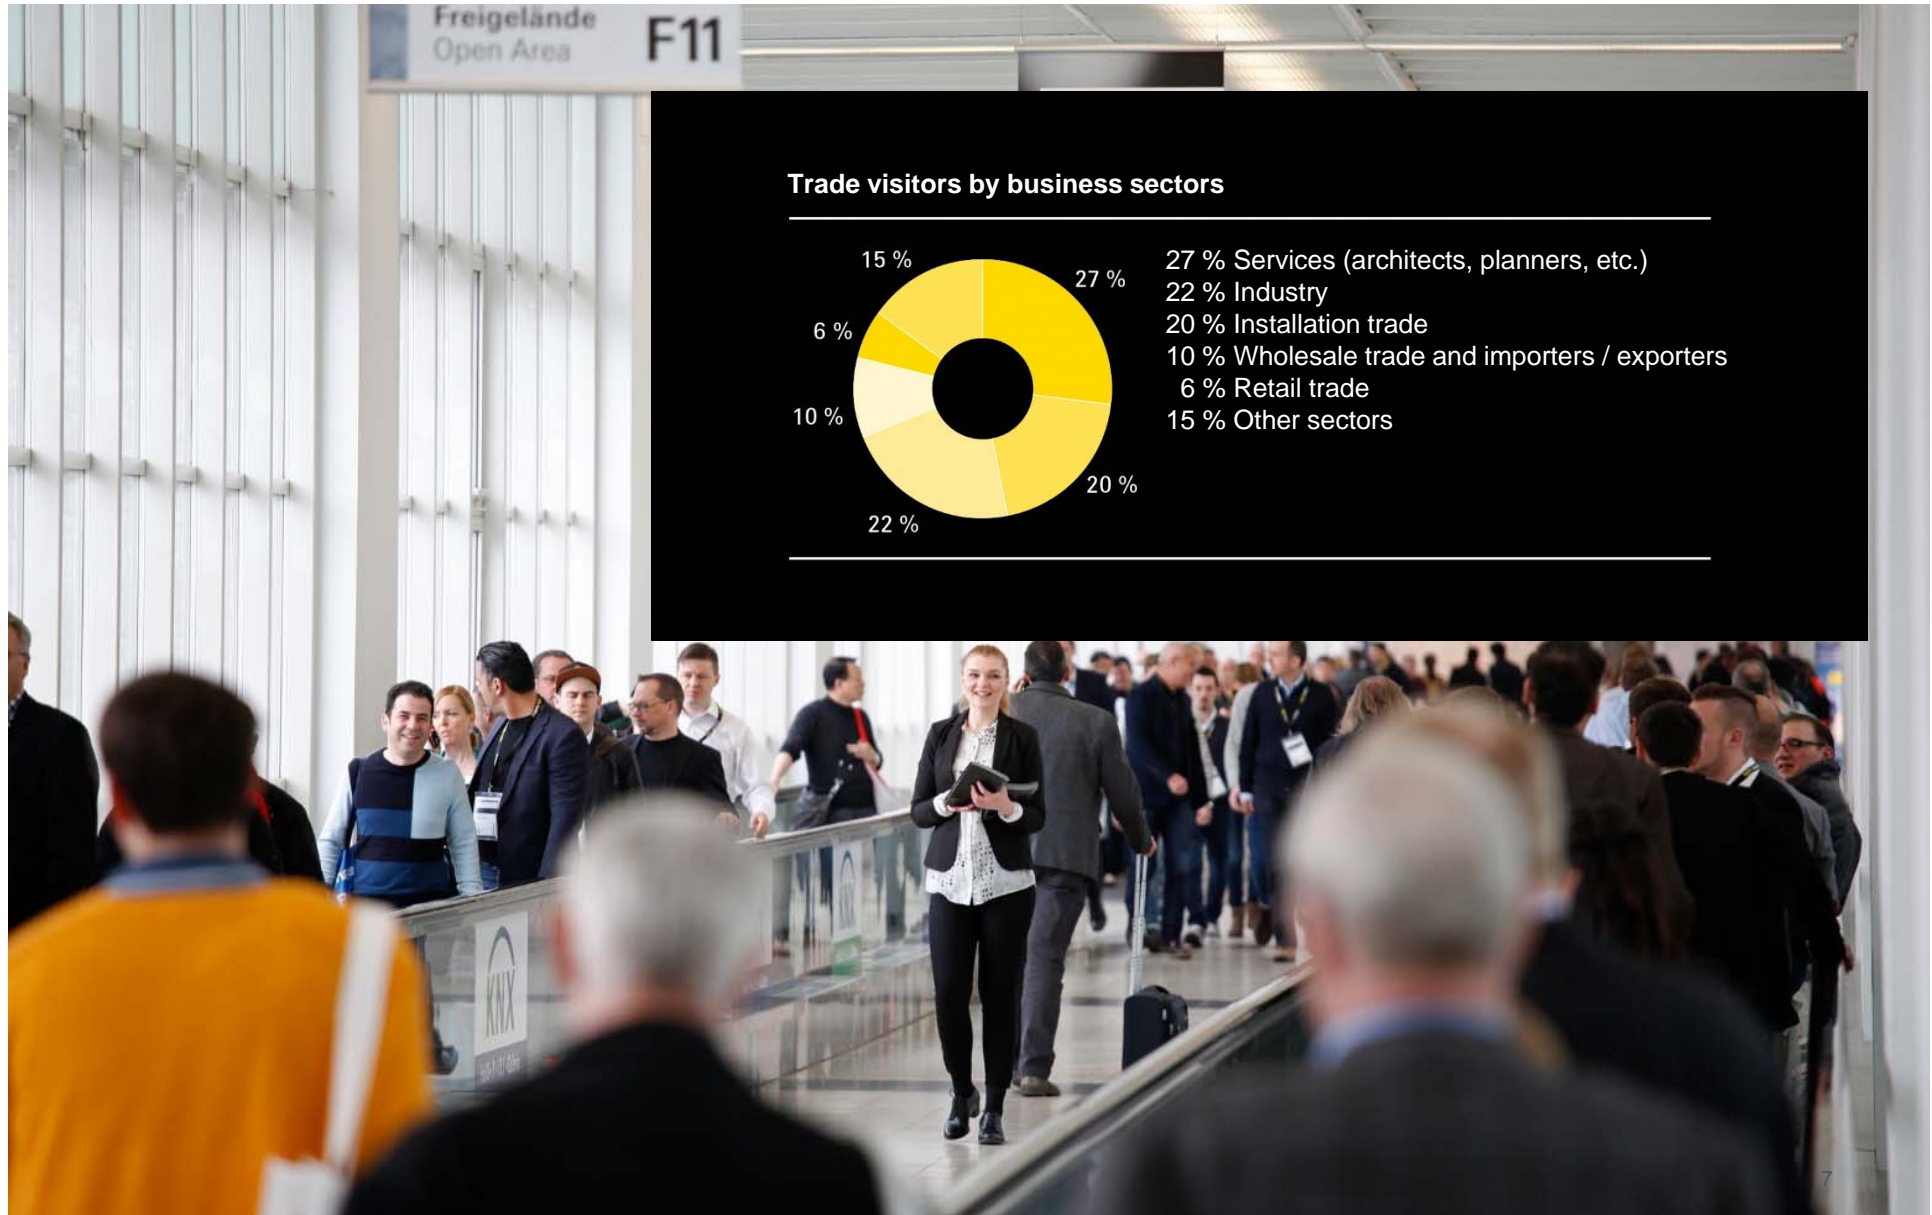

Trade visitors by business sectors