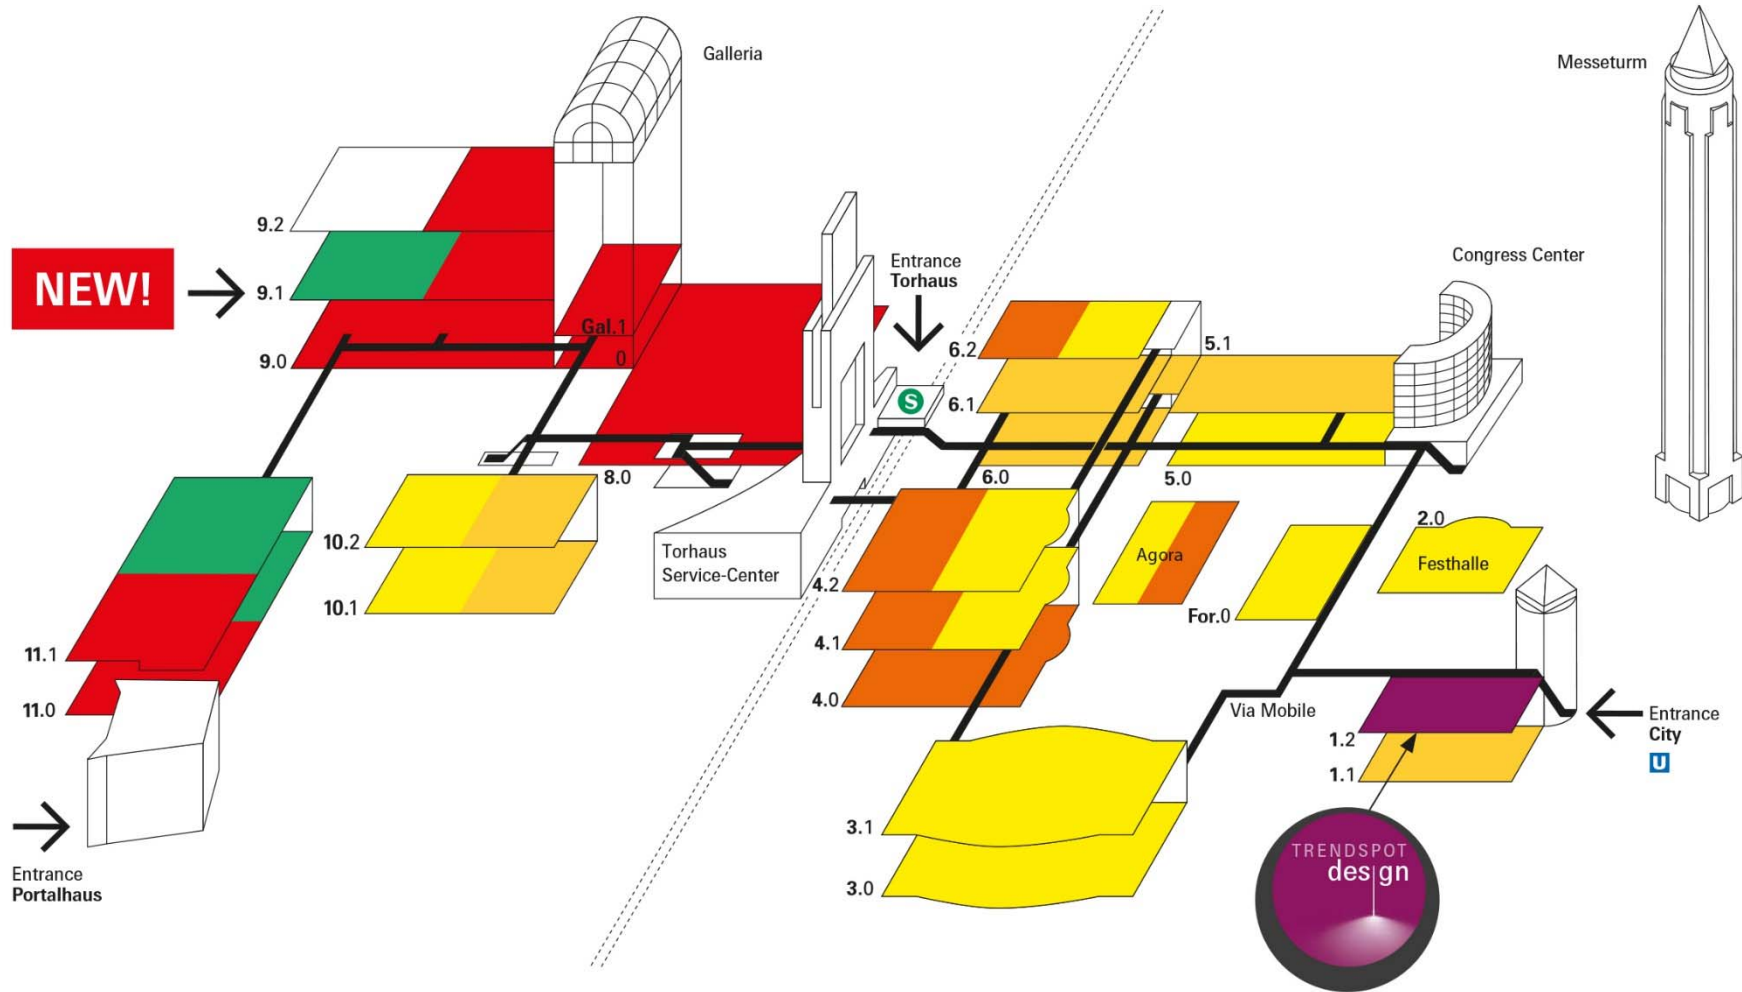

Fehlerstrom-Schaltgerät
 Residual current device

**Überspannungs-Schaltgerät
 Surge protective device**

Leiterschalter
 Switch-disconnectors

Sammelschienenaggregat mit max. 200 A Einleitung
 Busbar system with feeder up to 200 A

Leistungsschalter
 Motor starter

Trade visitors by business sectors

Focus on integrated building-services technology in Hall 9.1

- Expansion of the safety and security technology segment
- New 'SECURE! Connected Security in Buildings' special show
- Intersec Forum