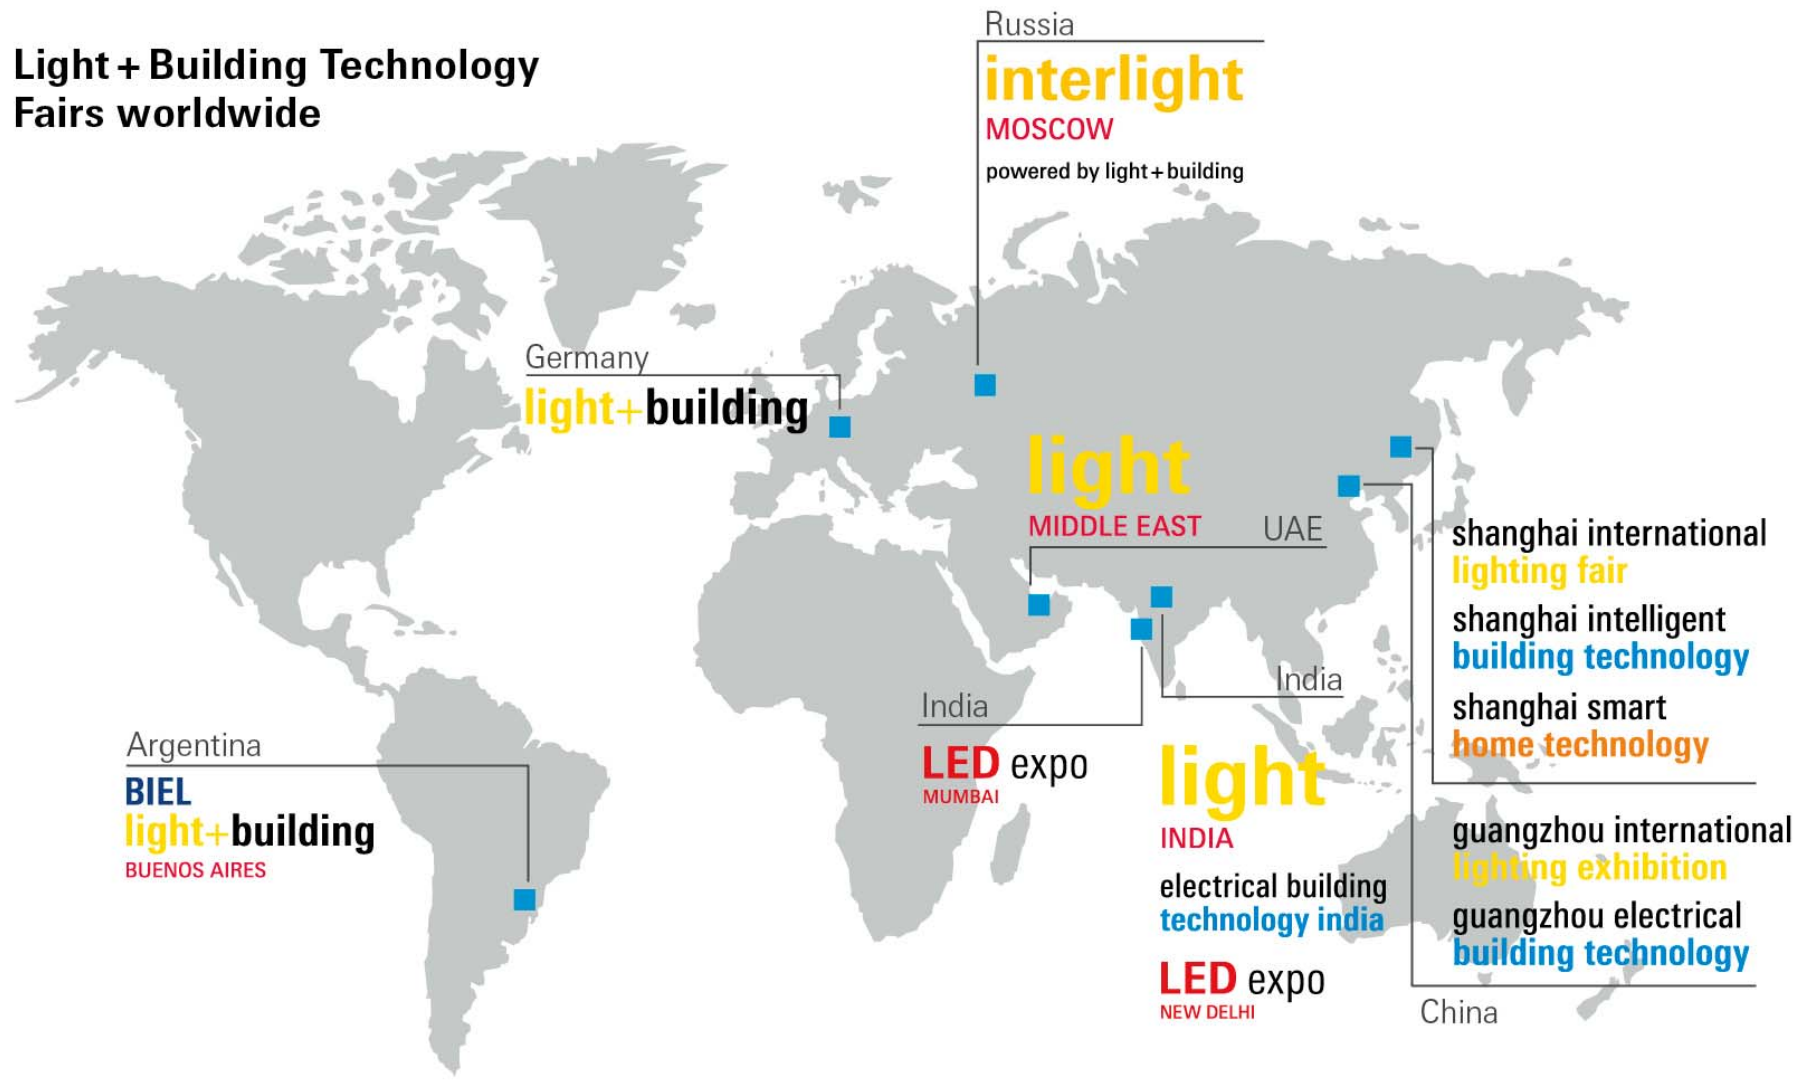

luminale

BIENNIAL
FOR LIGHT ART
AND
URBAN DESIGN

18 TO 23 March 2018

- Light and city are the focal points of the new Luminale
- Luminale is positioned as the festival of sustainable urban development
- Frankfurt is the setting and subject of Luminale – the themes of Light + Building will be presented in an urban context
- New website at www.luminale.de
- Festival centre: Instituto Cervantes in the former 'Amerika-Haus'

STUDENTS
PUPILS
YOUNG TALENTS

Formats:
All formats of the Luminale categories

CITIZENRY
SOCIETIES
INSTITUTIONS
ORGANISATIONS

Formats:
Exhibitions
Concerts and events
Get-together of all lighting and urban-
design enthusiasts

SUSTAINABLE PROJECTS THAT STAY IN
THE CITY

Formats:
Intelligent lighting solutions
Improvements to the urban landscape
etc.

Light + Building Technology Fairs worldwide

18. – 23. 3. 2018

Frankfurt am Main

light+building