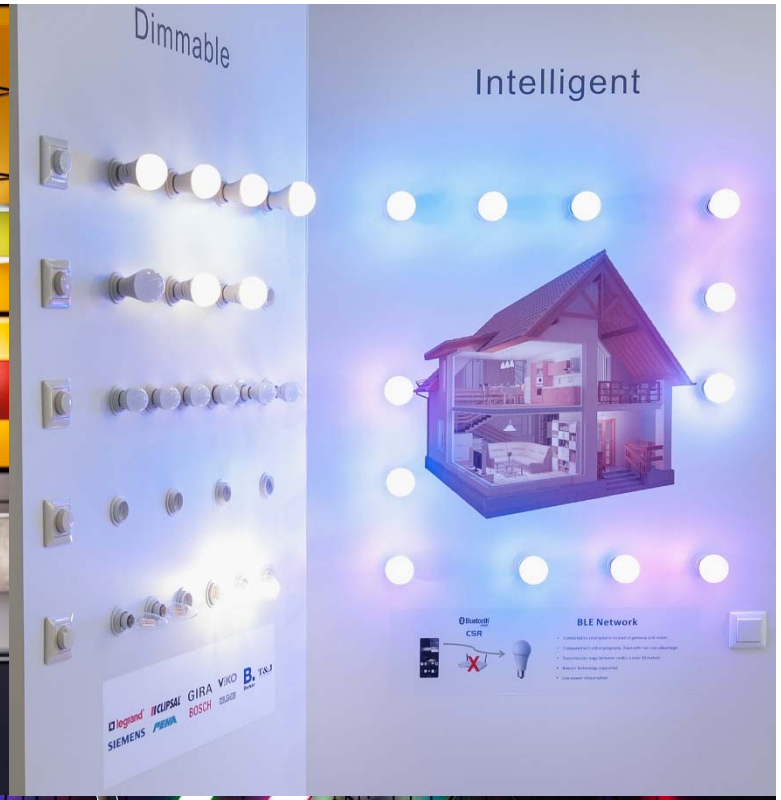

Smart meters / smart grid

Motto 2018

Connected – Secure – Convenient

Top themes in 2018

The smartification of everyday life

Smart solutions
Comfort and safety / security in buildings
Sustainability

Aesthetics and well-being in harmony

Design as a factor for success
Healthy light: Human Centric Lighting

SMISSLINE TP – sicher unter Spannung
 safe even on voltage

SMISSLINE TP – safe even on voltage
 Five devices – one system:
 Safe, flexible and economical!
 - Touchproof IP2XB
 - Freiheit in Konzept und Planung
 - Maximale Verfügbarkeit Ihrer Anlagen