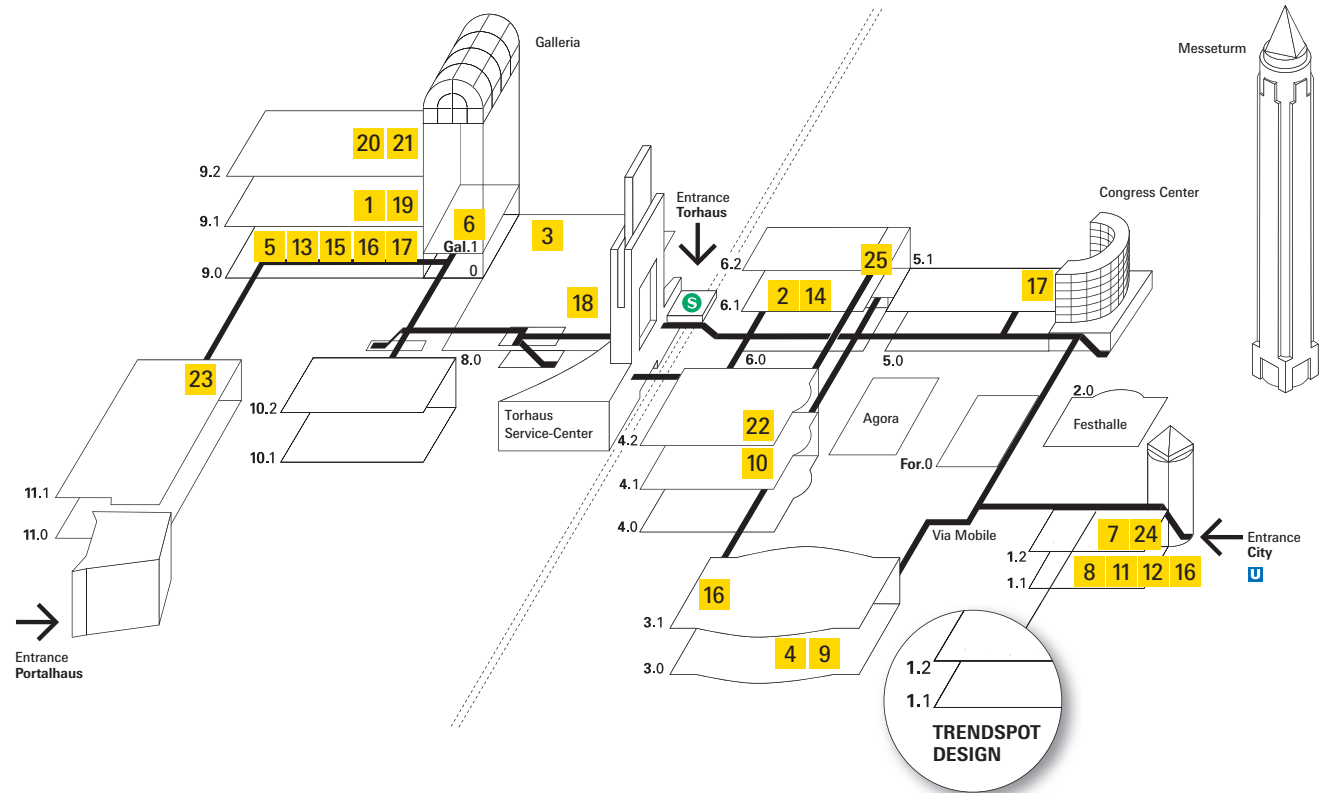

light+building

Frankfurt am Main, Germany
18. – 23. 3. 2018

Where do I find what?
The Light + Building
complementary programme

emotion@light+building

1 SECURE! Connected Security in Buildings	Hall 9.1 C10
2 Trend Forum – trends in domestic dwellings 2018/2019	Hall 6.1 B02
3 Smart living in an E-House: solutions for increased security, comfort and energy efficiency	Hall 8.0 J60
4 Smart Lighting – illuminating the future	Hall 3.0 C80
5 Intelligent home and living environments – Smart Living Business Initiative	Hall 9.0 B63
6 KNX IoT City	Galleria 1 South

selection@light-building

7 Competition: Design Plus powered by Light + Building	Hall 1.2 A51/B51
8 AIT Award	Hall 1.1 A50/A51
9 Innovation Award for Architecture and Technology	Hall 3.0 C20
10 The German Lighting Design Award	Hall 4.1 FOY09
11 wa-award – building differently in rural areas	Hall 1.1 C50

12 Young Design	Hall 1.1 H50/H51
13 Smart Home Award	Hall 9.0 B30
14 Turkish Lighting Pavilion	Hall 6.1 A40/A50/A60/C51

career@light+building

15 Job corner	Hall 9.0 E71
16 University Area	Hall 3.1 Foyer/West/Hall 9.0 E72/Hall 1.1 A34
17 BMWi zone: Innovation made in Germany	Hall 5.1 D17/Hall 9.0 D86

skills@light+building

18 Technology Forum: ZVEI and Messe Frankfurt	Hall 8.0 C41
19 Marketplace Open Building Automation	Hall 9.1 E60
20 Young Competence – E-Zubis@Werkstattstraße	Hall 9.2
21 Seminars on health and safety at work	Hall 9.2

Meeting Points

22 Outlook Lounge	Foyer Hall 4.2
23 Real Estate Lounge	Hall 11.1 North
24 Stylepark Selected	Hall 1.2 J40
25 Insider Café	Hall 4.2/6.2 Foyer