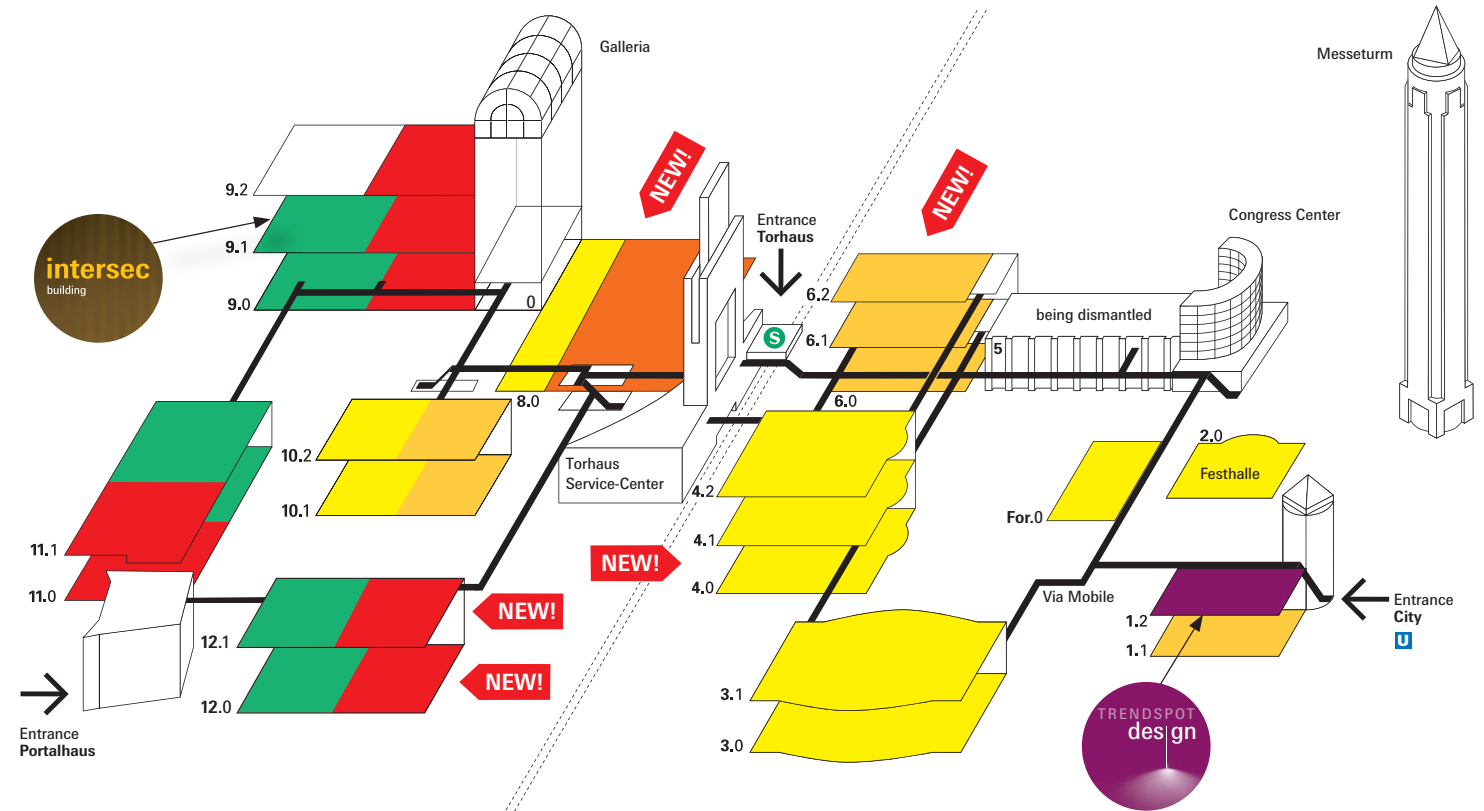

Frankfurt am Main  
8. – 13. 3. 2020

- Technical lighting
- Technical, design-oriented lighting
- Decorative lighting
- Components for lighting technology, safety lighting/ emergency lighting, light sources, lighting control
- Electrical engineering
- Home and building automation

State: August 2019

Hall 1.1	Decorative lighting: Modern Design	Hall 8.0	<b>NEW!</b> Components for lighting technology, safety lighting/emergency lighting, light sources, lighting control	Hall 11.0	Electrical installation and network technology, home and building automation
Hall 1.2	Technical, design-oriented lighting	Hall 9.0	Electrical engineering, home and building automation	Hall 11.1	Design-oriented electrical installation and building system technology, home and building automation
Festhalle 2.0, Forum 0, Halls 3.0, 3.1, 4.1, 4.2	Technical lighting	Hall 9.1	Electrical engineering, home and building automation <b>NEW!</b> Intersec Building	Halls 12.0, 12.1	<b>NEW!</b> Electrical installation and building system solutions
Hall 4.0	<b>NEW!</b> Street lights, external lights	Hall 9.2	Electrical engineering, Young Competence		
Hall 6.0	Decorative lighting, full range product assortments	Hall 10.1	Asia Selection		
Hall 6.1	Decorative lighting: modern and classic	Hall 10.2	National pavilions		
Hall 6.2	<b>NEW!</b> Decorative lighting, full range product assortments				