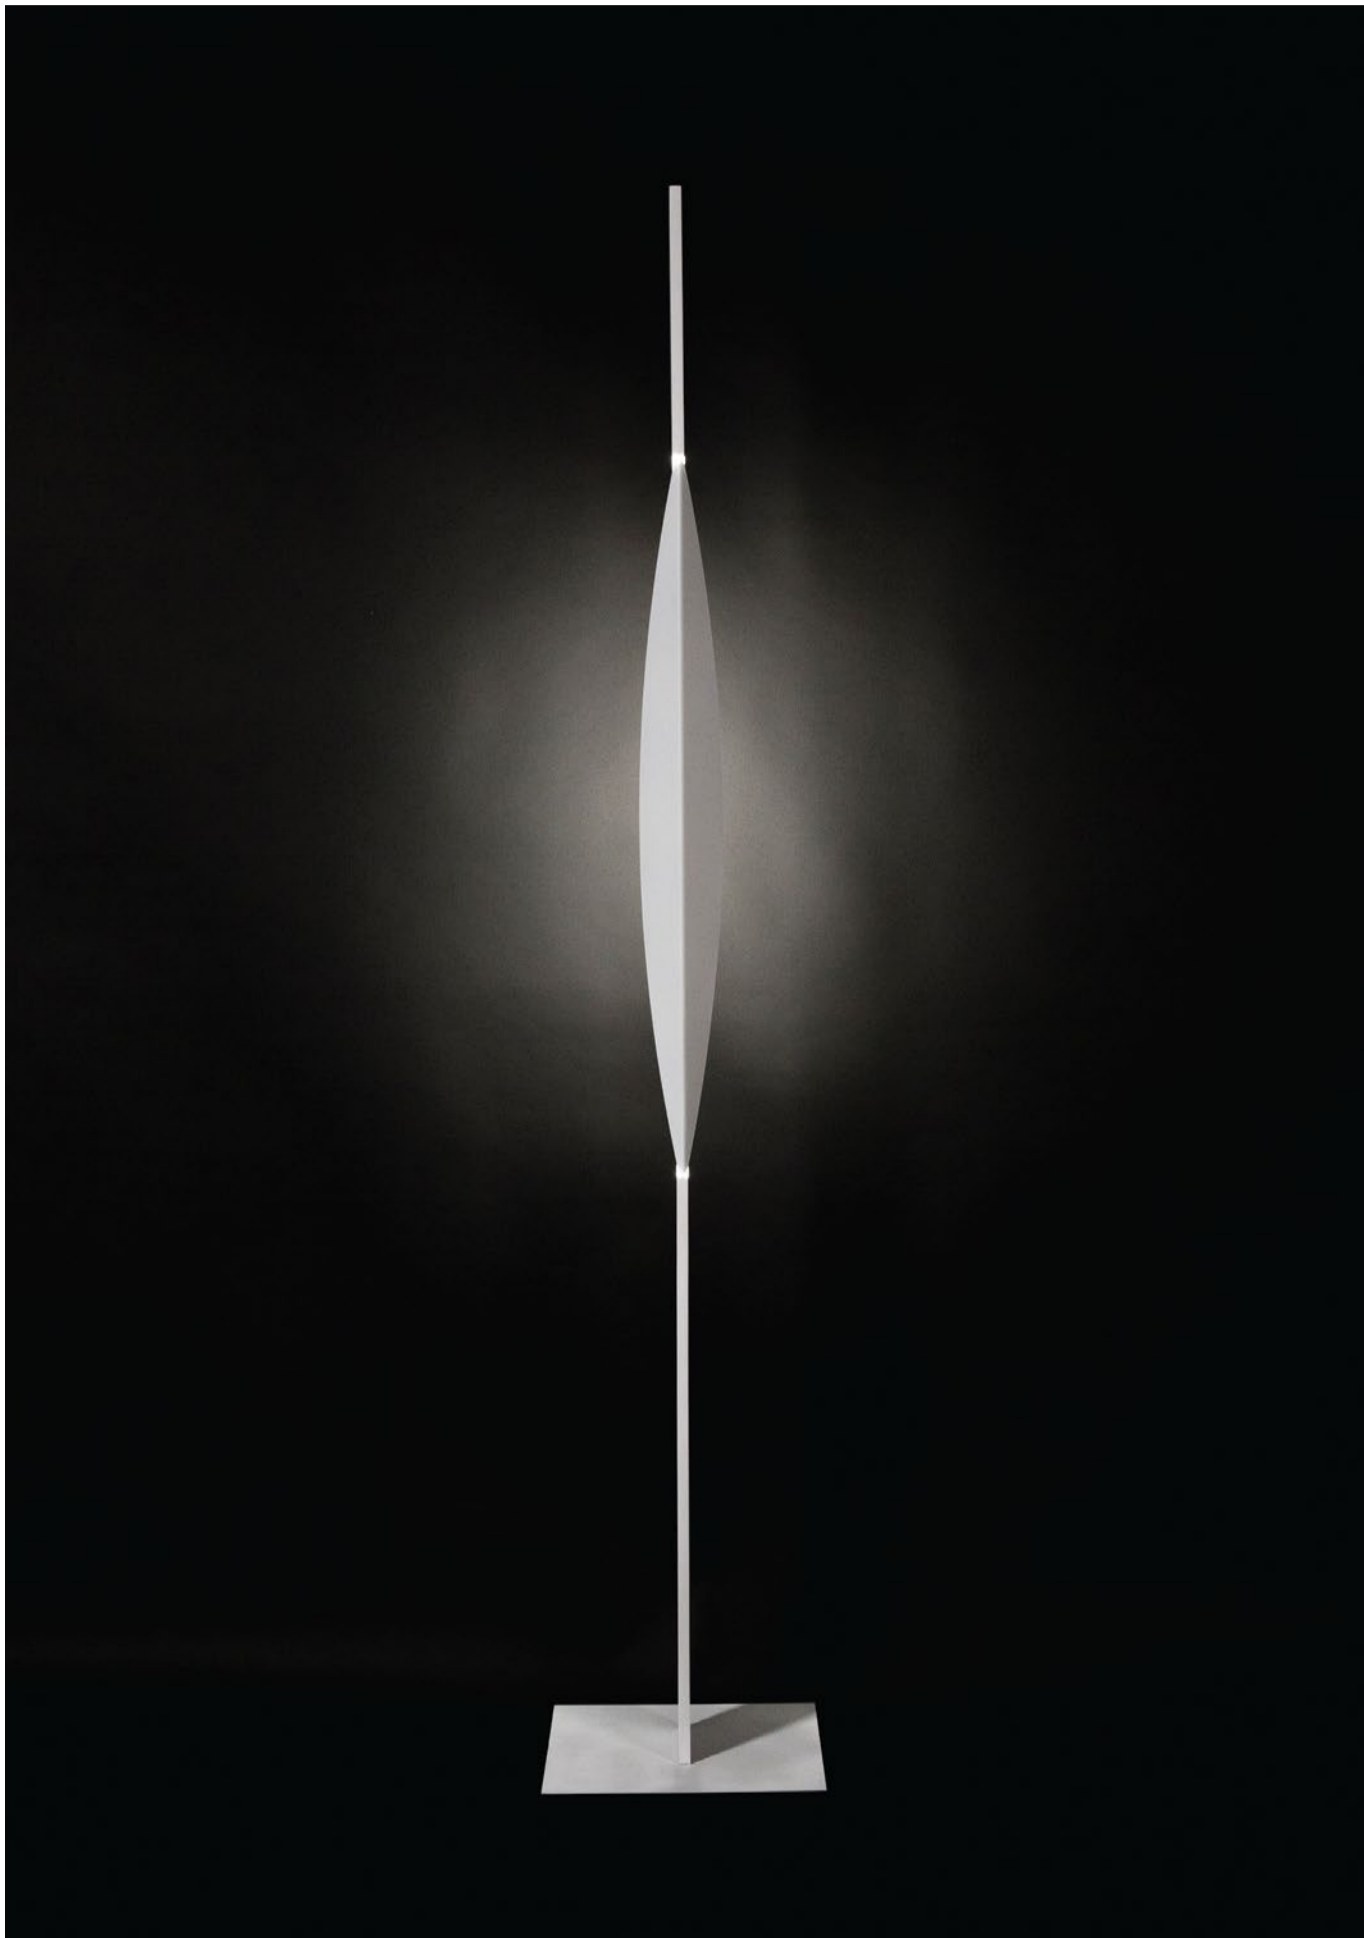

HORIZON

A minimal floor luminaire with the eclipse lighting effect

DIDI NG

+358 40 719 7259

didi@dd-ng.com

dd-ng.com

Inspired by a temporary astronomical event - Eclipse, which brings a miracle and beautiful moment to the earth. I tried to express the feeling by creating a luminary sculpture for indoor space runs by a simple mechanism. When the lampshade is being rotated, the reflection of the light gives various levels of gradient shadows along the arch. The rotation enables changes of light direction, resulting as a functional and decorative floor lamp for everyday use.