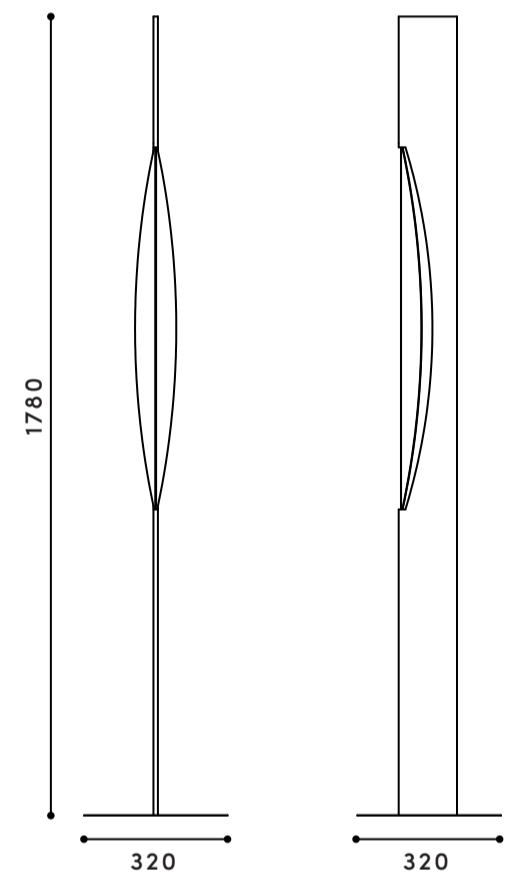

HORIZON

A minimal floor luminaire with the eclipse lighting effect

DIDI NG

+358 40 719 7259

didi@dd-ng.com

dd-ng.com

Inspired by a temporary astronomical event - Eclipse, which brings a miracle and beautiful moment to the earth. I tried to express the feeling by creating a luminary sculpture for indoor space runs by a simple mechanism. When the lampshade is being rotated, the reflection of the light gives various levels of gradient shadows along the arch. The rotation enables changes of light direction, resulting as a functional and decorative floor lamp for everyday use.