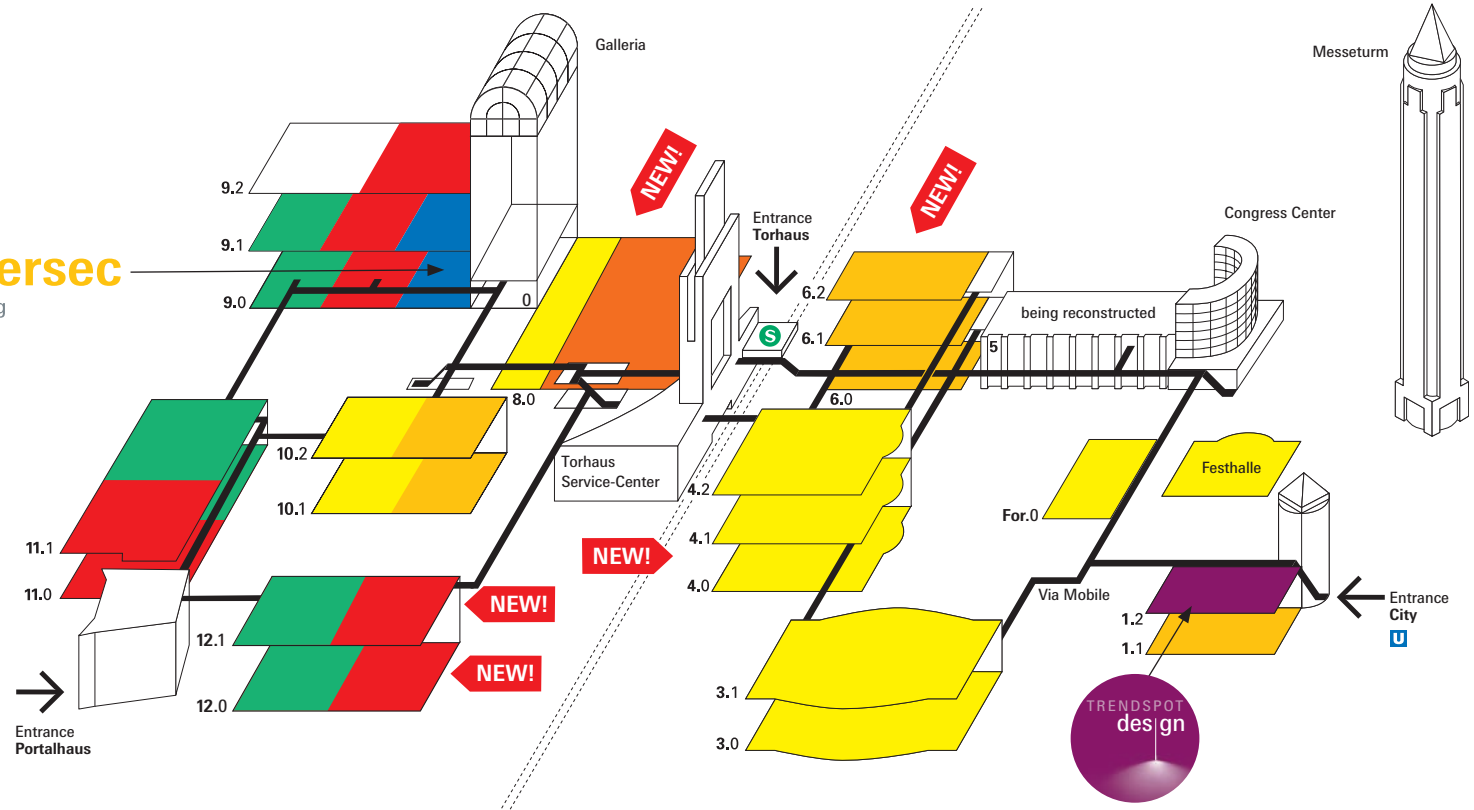

Frankfurt am Main
13. – 18. 3. 2022

intersec
building

- Technical lighting
- Technical, design-oriented lighting
- Decorative lighting
- Components for lighting technology, safety lighting/ emergency lighting, light sources, lighting control
- Electrical engineering
- Home and building automation
- intersec**
building

Stand: December 2020

Hall 1.1	Decorative lighting: Modern Design	Hall 8.0	NEW! Components for lighting technology, safety lighting/emergency lighting, light sources, lighting control	Hall 11.0	Electrical installation and network technology, home and building automation
Hall 1.2	Technical, design-oriented lighting	Hall 9.0	Electrical engineering, home and building automation NEW! Intersec Building	Hall 11.1	Design-oriented electrical installation and building system technology, home and building automation
Festhalle 2.0, Forum 0, Halls 3.0, 3.1, 4.1, 4.2	Technical lighting	Hall 9.1	Electrical engineering, home and building automation NEW! Intersec Building	Halls 12.0, 12.1	NEW! Electrical installation and building system solutions
Hall 4.0	NEW! Street lights, external lights	Hall 9.2	Electrical engineering, Young Competence		
Hall 6.0	Decorative lighting, full range product assortments	Hall 10.1	Asia Selection		
Hall 6.1	Decorative lighting: modern and classic	Hall 10.2	National pavilions		
Hall 6.2	NEW! Decorative lighting, full range product assortments				