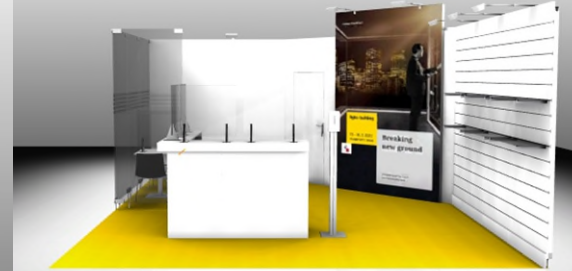

Package Basic

Basic 30 sqm