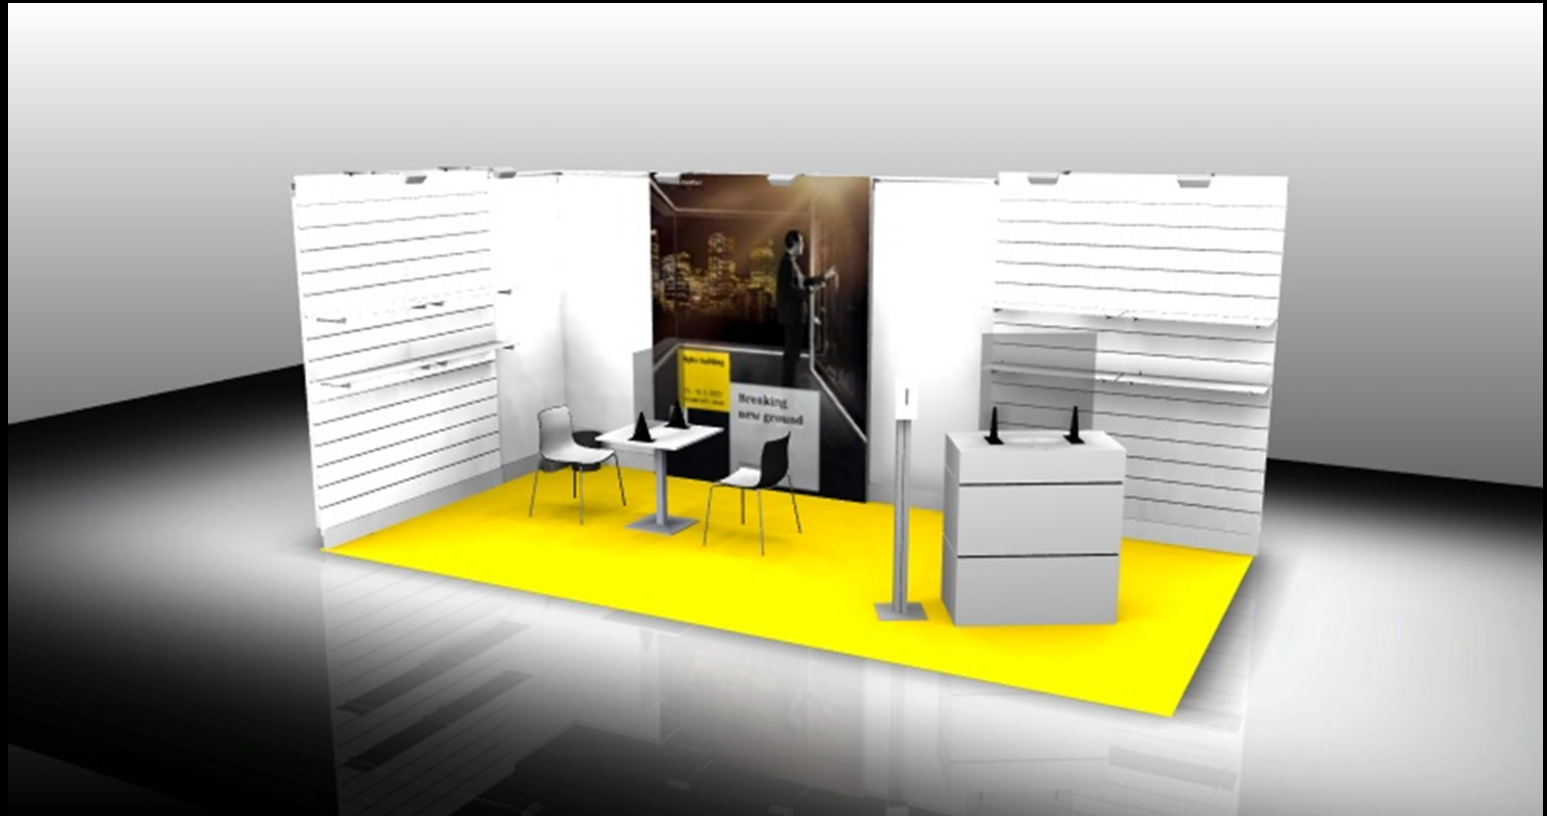

Package Basic

Basic 15 sqm