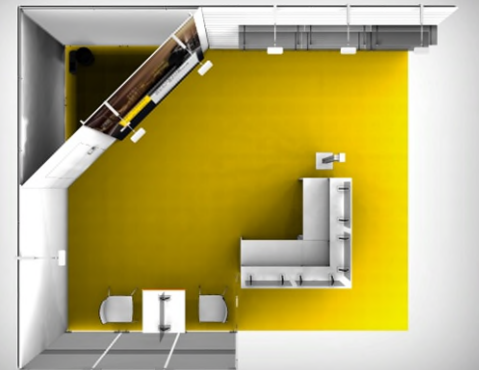

Package Basic

Basic 30 sqm