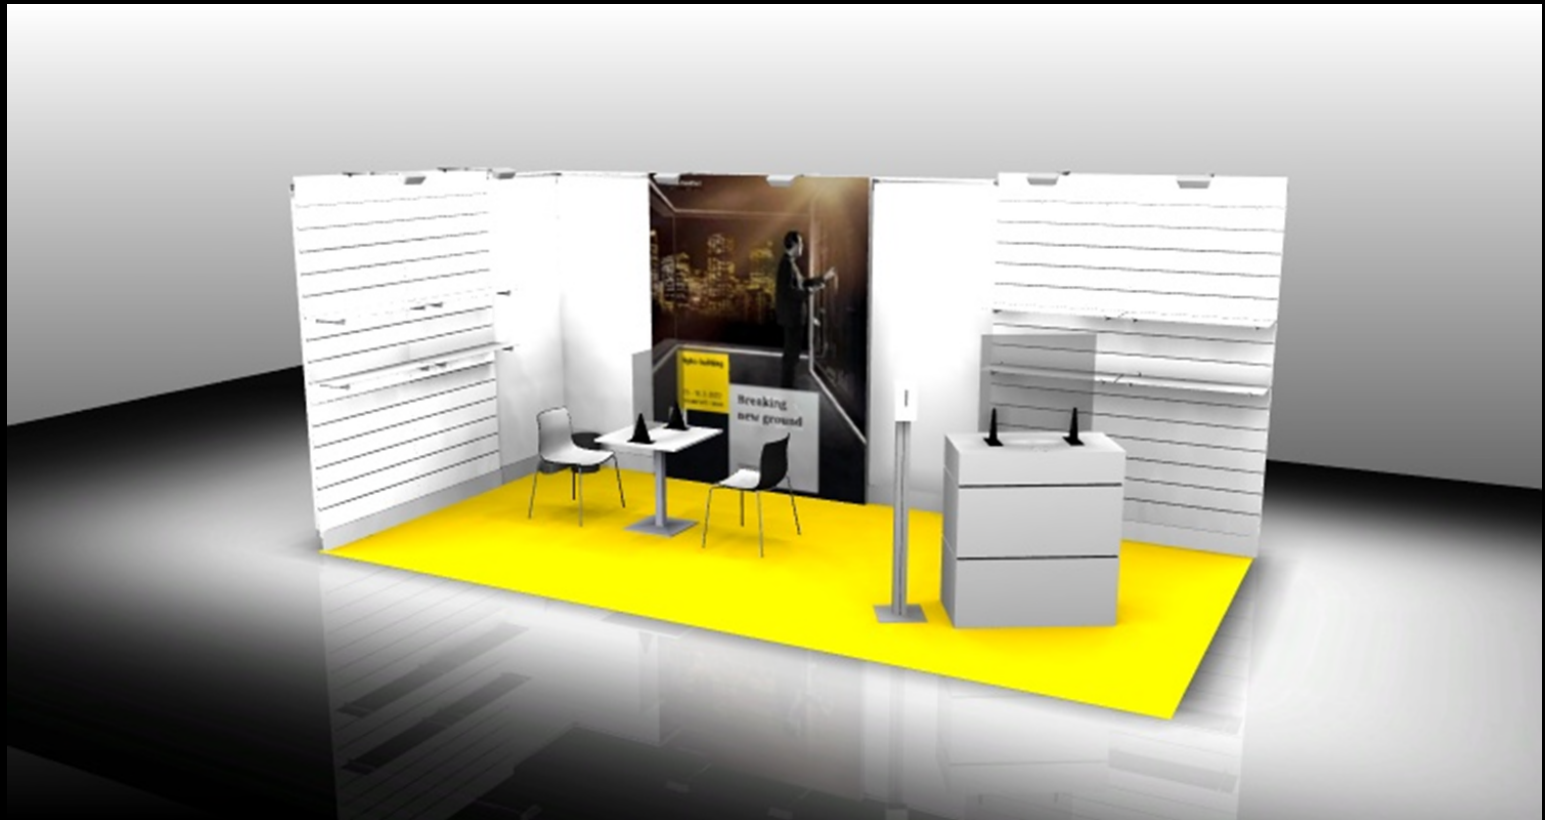

Package Basic

Basic 15 sqm