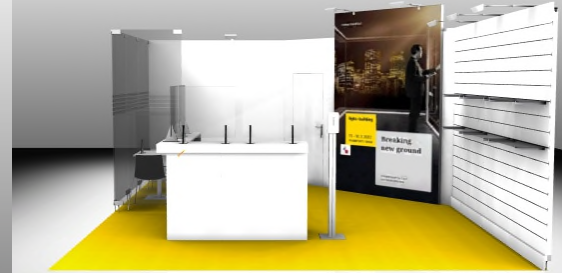

Package Basic

Basic 30 sqm