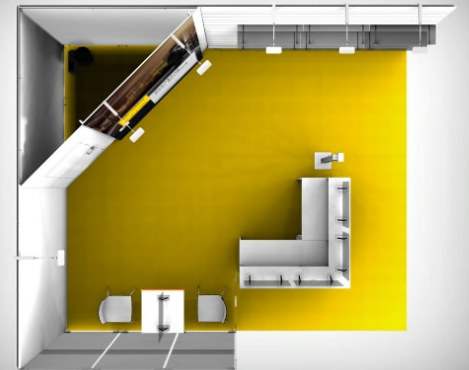

Package Basic

Basic 30 sqm