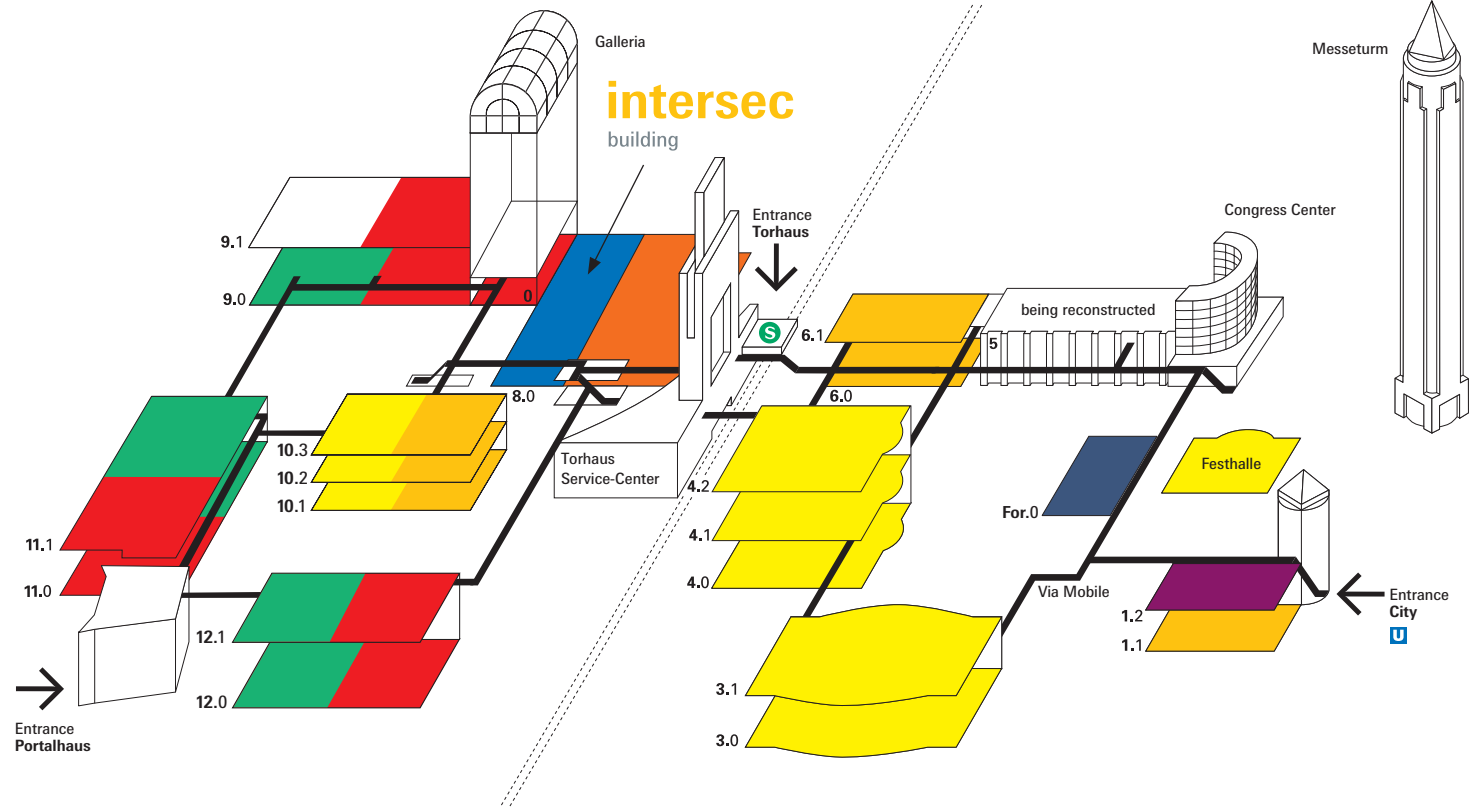

light+building

13.–18.3.2022
Frankfurt am Main

- Technical lighting
- Technical, design-oriented lighting
- Decorative lighting
- Design Plaza
- Components for lighting technology, light sources, lighting control
- Electrical engineering
- Home and building automation
- Security technology

New hall layout in 2022!

Status: September 2021

Hall 1.1	Decorative lighting: Modern Design
Hall 1.2	Technical, design-oriented lighting
Festhalle 2.0, Halls 3.0, 3.1, 4.1, 4.2	Technical lighting
Hall 4.0	Street lights, external lights
Hall 4.1	Technical lighting, emergency lighting / safety lighting
Hall 6.0	Decorative lighting, full range product assortments
Hall 6.1	Decorative lighting: modern and classic