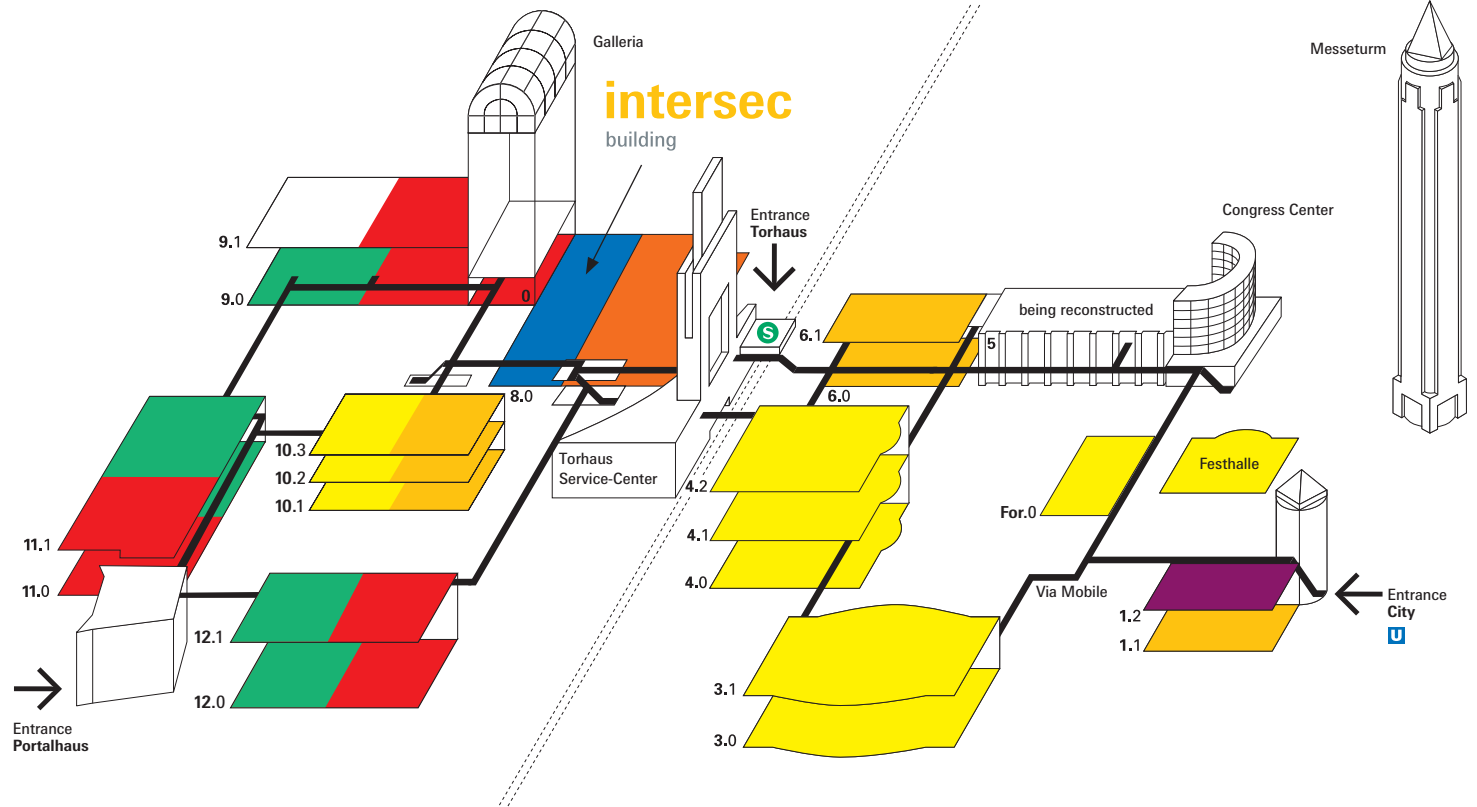

light+building

13.–18.3.2022
Frankfurt am Main

- Technical lighting
- Technical, design-oriented lighting
- Decorative lighting
- Components for lighting technology, light sources, lighting control
- Electrical engineering
- Home and building automation
- Security technology **intersec** building

New hall layout in 2022!

Status: June 2021

Hall 1.1	Decorative lighting: Modern Design
Hall 1.2	Technical, design-oriented lighting
Festhalle 2.0, Forum 0, Halls 3.0, 3.1, 4.1, 4.2	Technical lighting
Hall 4.0	Street lights, external lights
Hall 4.1	Technical lighting, emergency lighting / safety lighting
Hall 6.0	Decorative lighting, full range product assortments
Hall 6.1	Decorative lighting: modern and classic